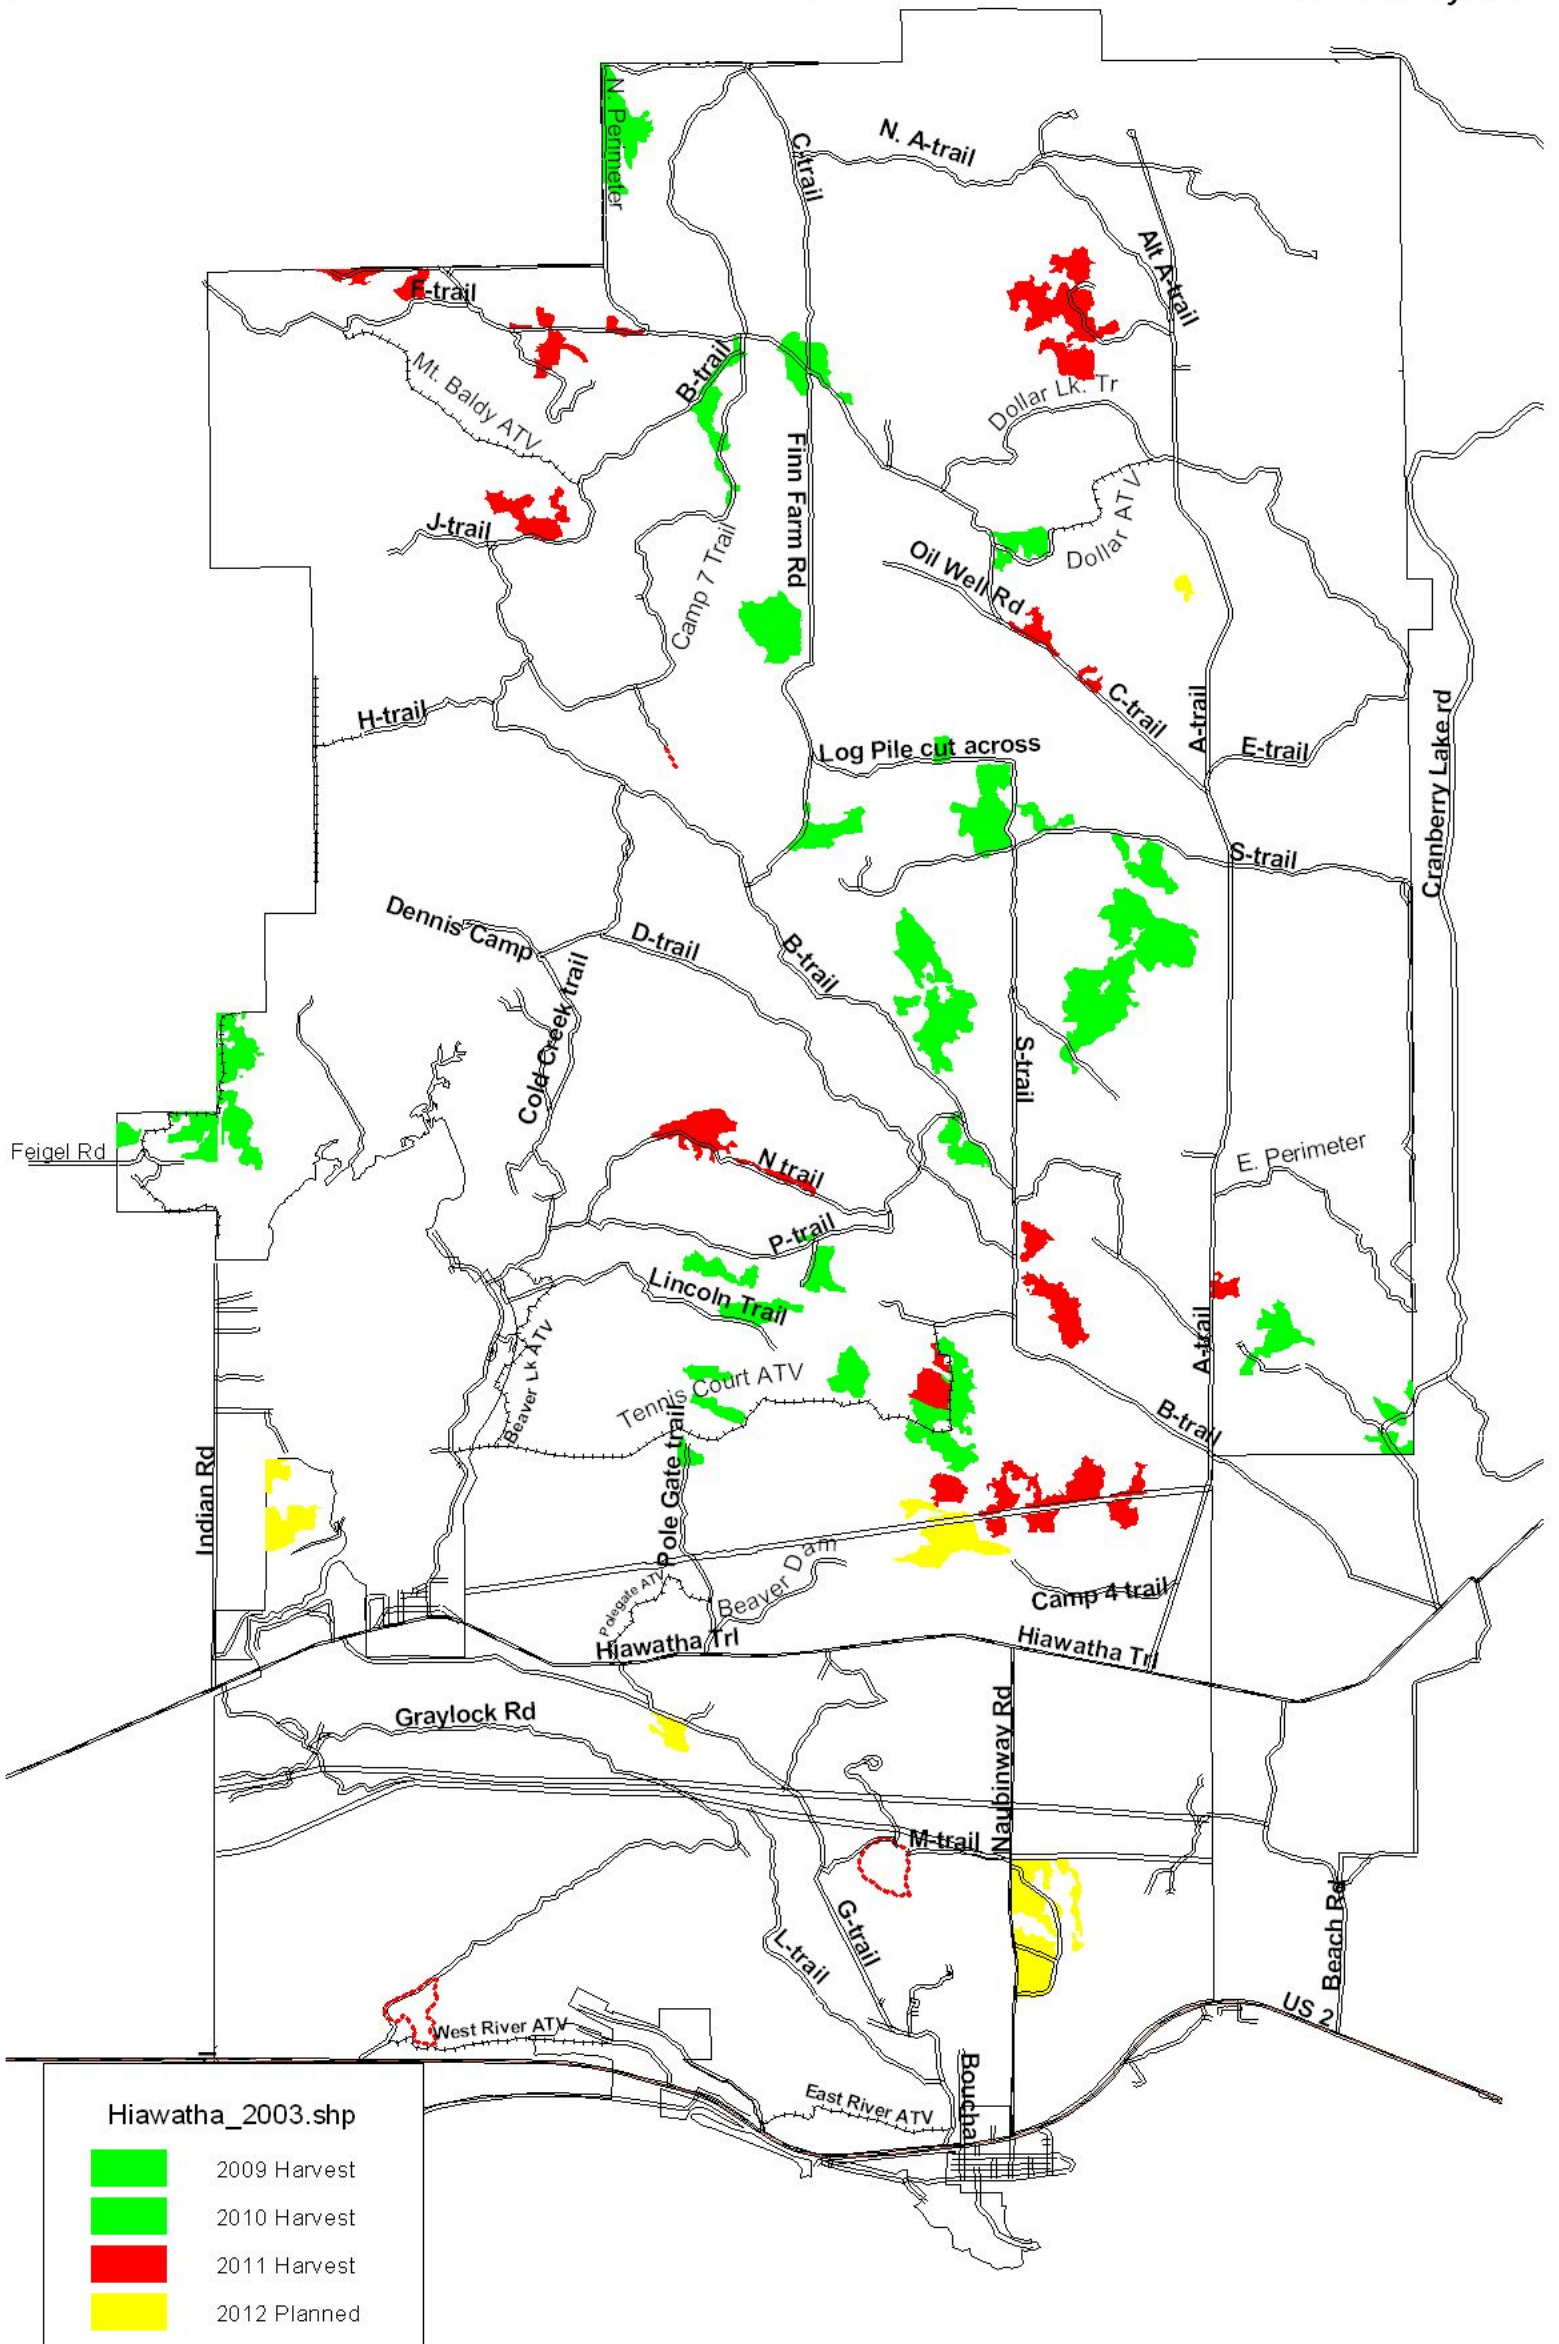

Hiawatha Sportsmans Club
3-year harvest history

11-30-11

1:61000

Hiawatha_2003.shp

	2009 Harvest
	2010 Harvest
	2011 Harvest
	2012 Planned